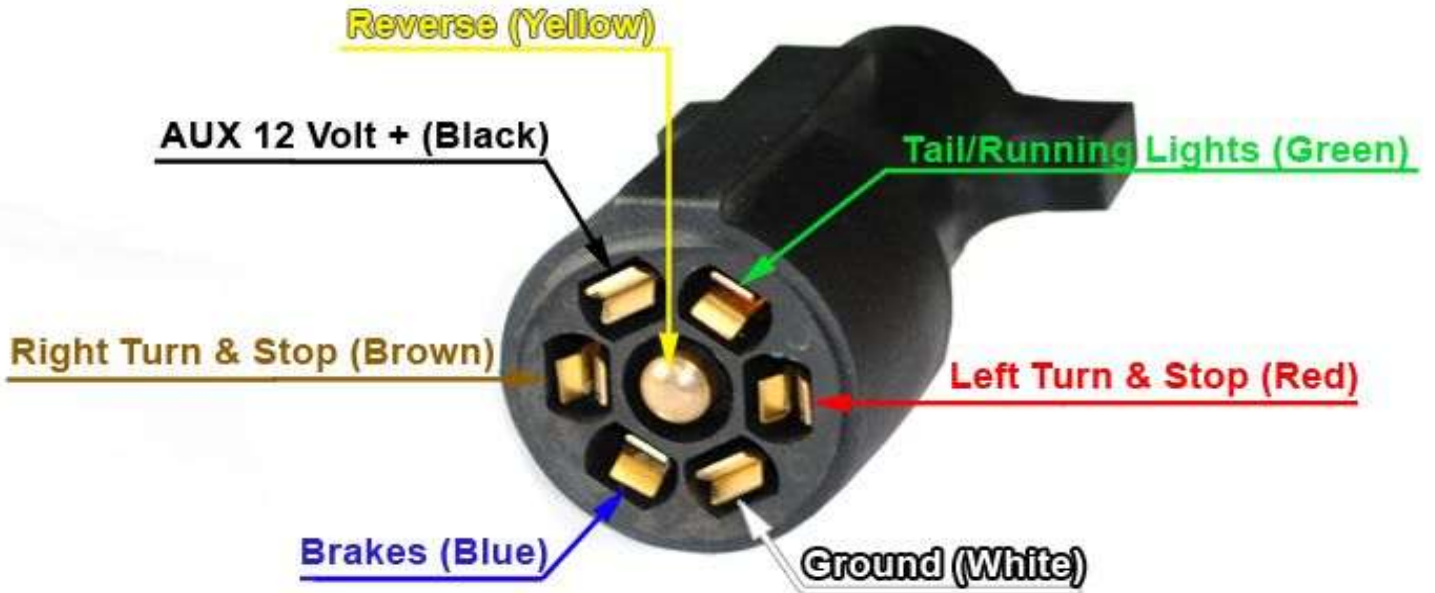

# COMMON TRAILER LIGHT WIRING INFO

### Trailer wire color codes

Recharge line	Black
Running lights	Green
Left turn	Red
Ground	White
Brakes	Blue
Right turn	Brown
Reverse / Auxiliary	Yellow

### Other harness color codes

Road side load light	Gray
Stall lights and tack room light	Purple
Curb side load light	Orange
Rear load light	Pink
Runners for 3 way stall lights	Blue with white stripe